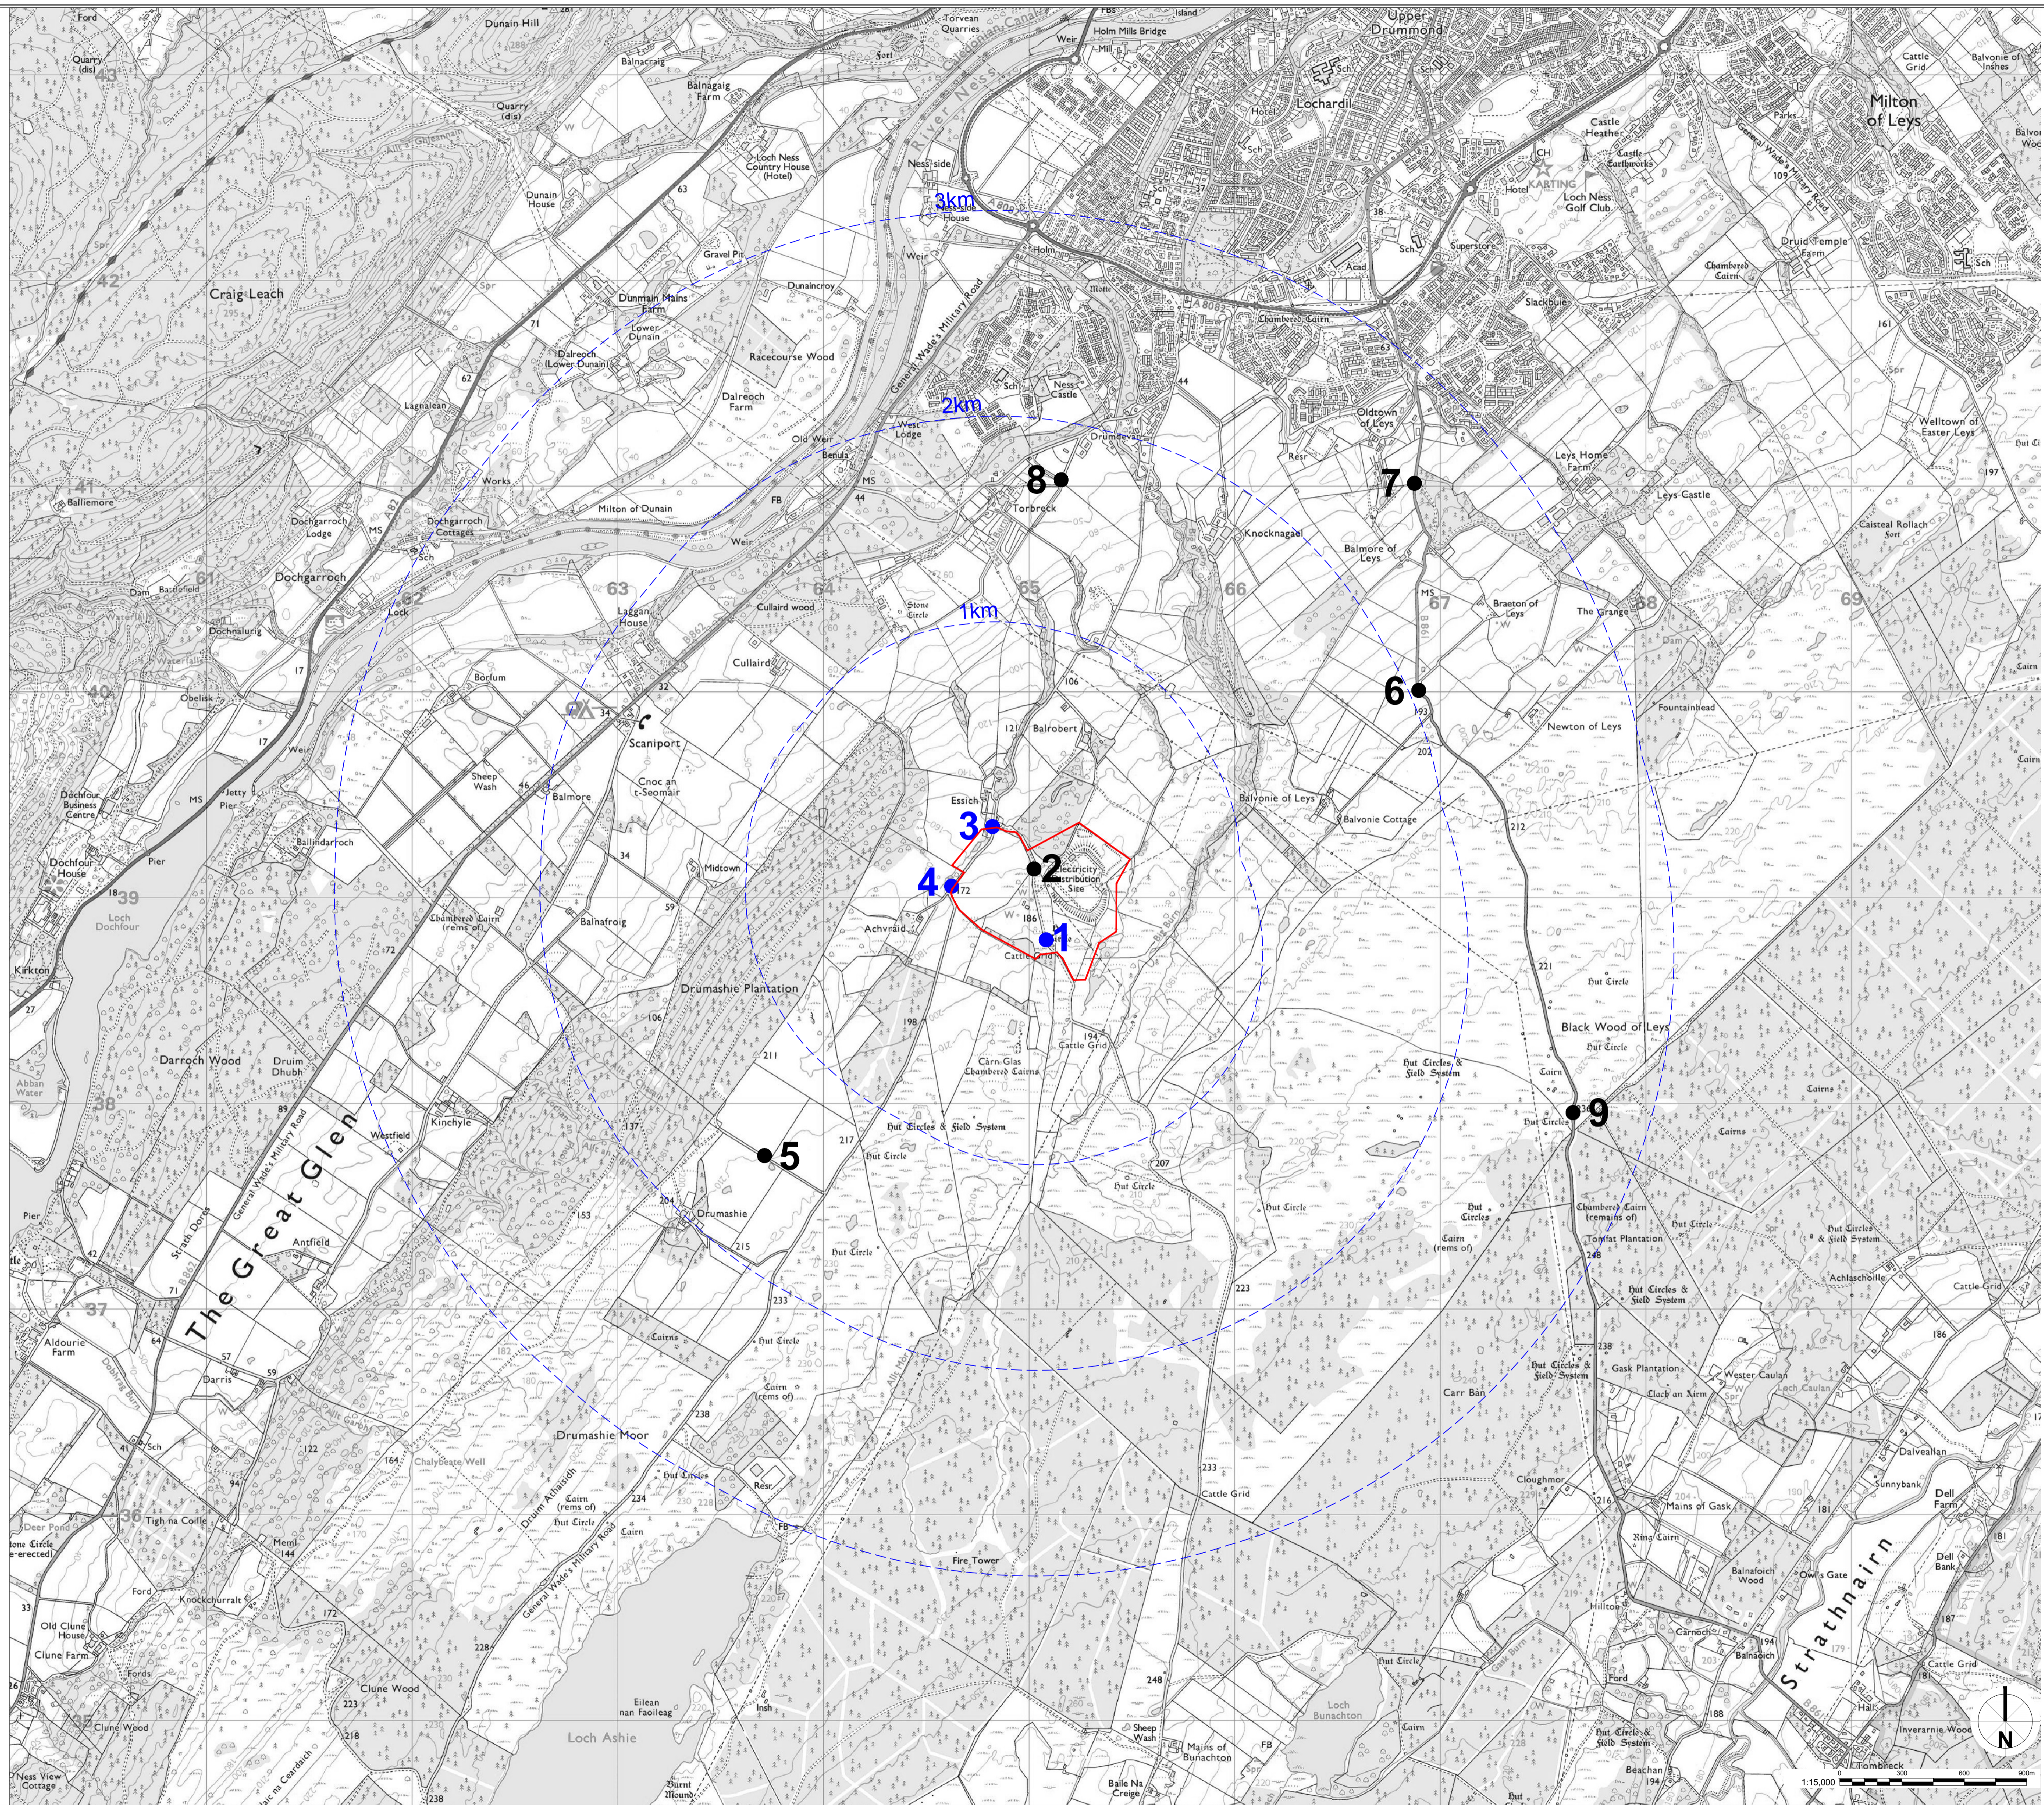

Appendix 01: Drawings

- Legend**
- Planning Boundary
 - Offsets from boundary
 - 9 Photograph view location
 - 1 Photograph view & photomontage location

Field

Client: _____

Project: Knocknagael Battery Storage System

Drawing Title: Study Area & Photographic Locations

Created by	CL	Reviewed by	MCE	Sheet Size	A1	Scale	1:15,000	Date Created	10.06.24	
Drawing No									Revision	00

Drawing 01

DRaw (UK) Ltd
 Morwick Hall
 York Road
 Leeds
 LS16 4TA
 T: 0113 8232871
 www.draw-uk.com

- Legend**
- Planning Boundary
 - Offsets from boundary
 - Core Paths
 - National Cycle Network route 78
 - Grade A Listed Buildings
 - Grade B Listed Buildings
 - Grade C Listed Buildings
 - Scheduled Monuments
 - Gardens and Designed Landscapes
 - Special Landscape Area
Loch Ness and Duntelchaig

Special Landscape Area
Loch Ness and Duntelchaig

Client
Field

Project
Knocknagael
Battery Storage System

Drawing Title
Landscape Constraints & Designations

Created by JE	Reviewed by ME	Sheet Size A1	Scale 1:15,000	Date Created 10.06.24
Drawing No. Drawing 02	Revision 00			