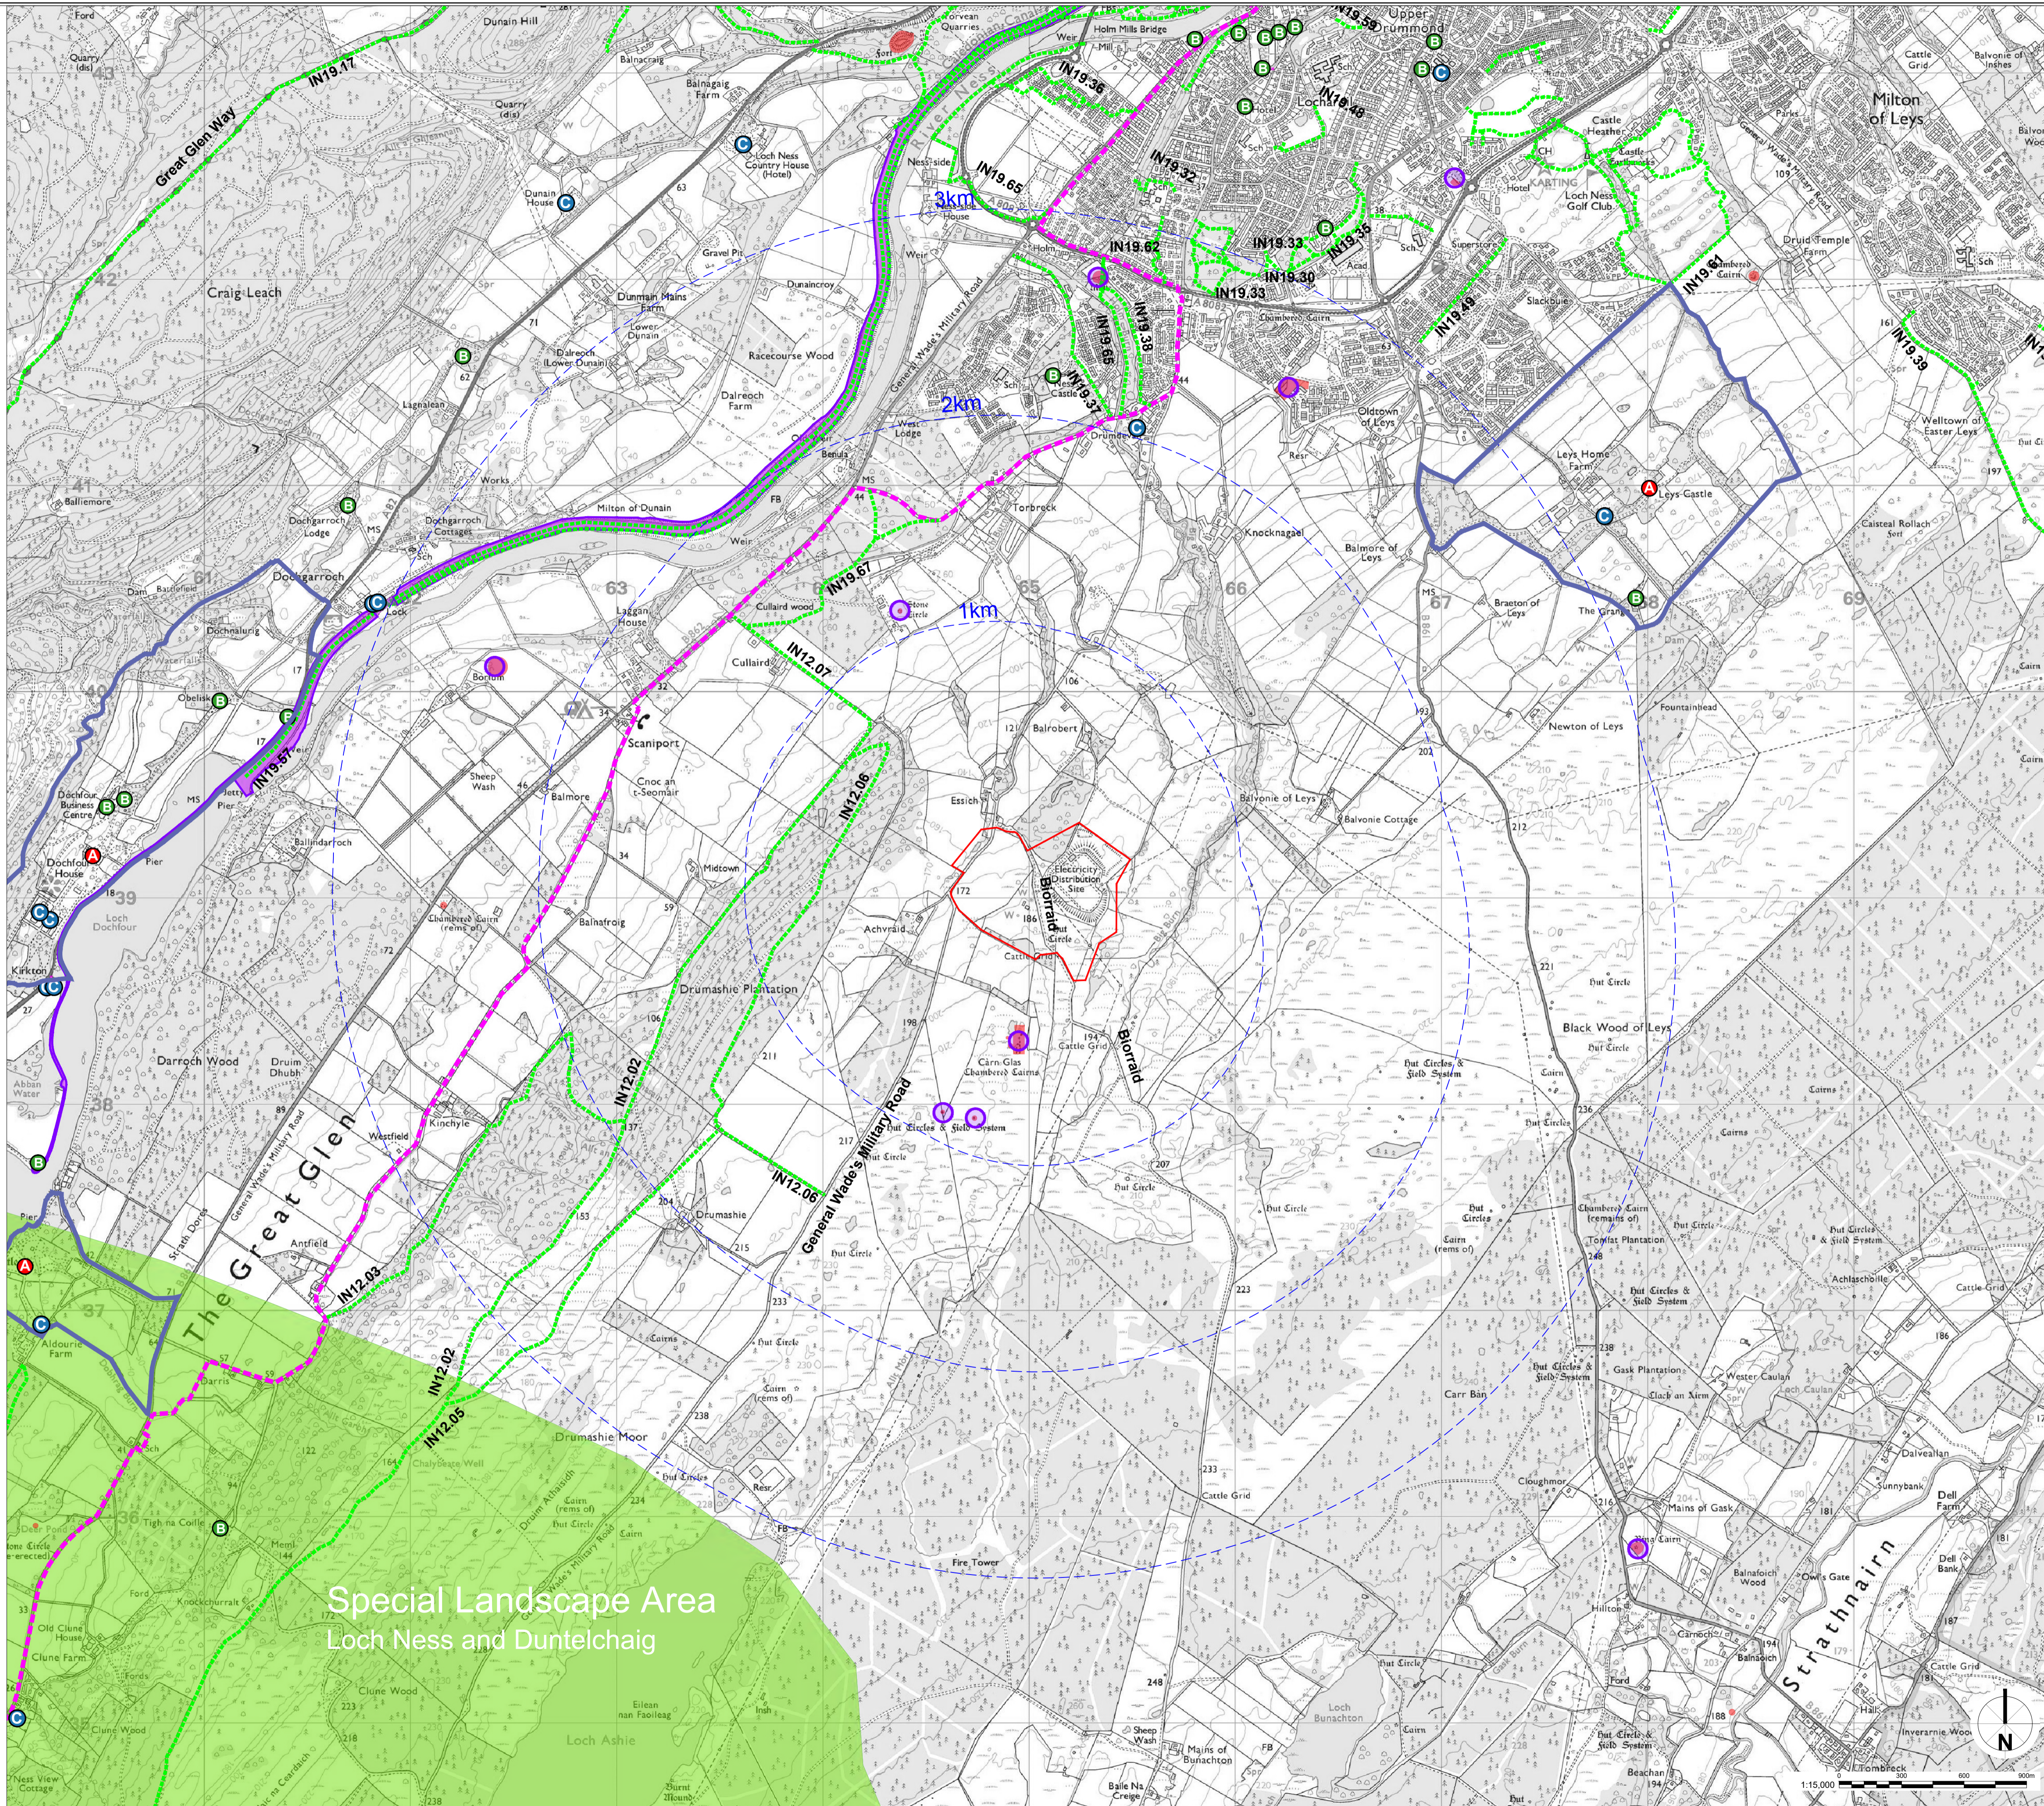

Appendix 01: Drawings

- Legend**
- Planning Boundary
 - Offsets from boundary
 - 9 Photograph view location
 - 1 Photograph view & photomontage location

Field

Client: _____

Project: Knocknagael Battery Storage System

Drawing Title: Study Area & Photographic Locations

Created by	CL	Reviewed by	MCE	Sheet Size	A1	Scale	1:15,000	Date Created	10.06.24	
Drawing No									Revision	00

Drawing 01

DRaw (UK) Ltd
 Morwick Hall
 York Road
 Leeds
 LS16 4TA
 T: 0113 8232871
 www.draw-uk.com

- Legend**
- Planning Boundary
 - Offsets from boundary
 - Core Paths
 - National Cycle Network route 78
 - Grade A Listed Buildings
 - Grade B Listed Buildings
 - Grade C Listed Buildings
 - Scheduled Monuments
 - Gardens and Designed Landscapes
 - Special Landscape Area
Loch Ness and Duntelchaig

Special Landscape Area
Loch Ness and Duntelchaig

Client
Field

Project
Knocknagael
Battery Storage System

Drawing Title
Landscape Constraints & Designations

Created by JE	Reviewed by ME	Sheet Size A1	Scale 1:15,000	Date Created 10.06.24
Drawing No. Drawing 02	Revision 00			